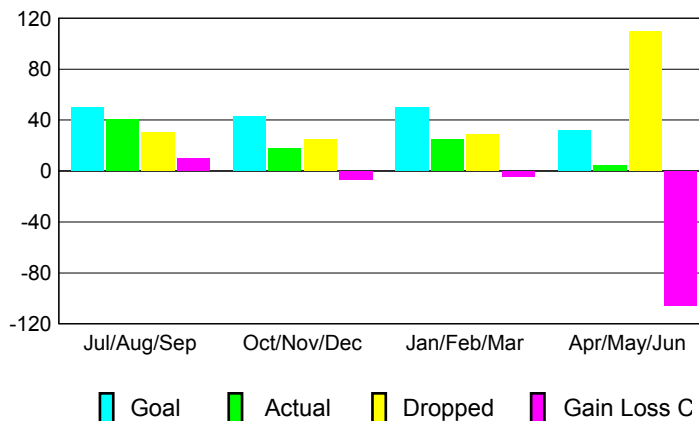

GMT: **SHINOBU GOTO**

Location: **JAPAN**

GMT CA: **5**

CLUBS

Month	New Club Goal	Actual New Clubs	Actual Dropped Clubs	Gain/Loss of Clubs
2012-2013				
Jul/Aug/Sep	0	0	1	-1
Oct/Nov/Dec	0	0	0	0
Jan/Feb/Mar	1	0	0	0
Apr/May/Jun	0	0	0	0
Totals	1	0	1	-1

MEMBERSHIP

Month	Net Memb Goal	Actual New Memb	Actual Dropped Memb	Gain/Loss of Memb
2012-2013				
Jul/Aug/Sep	50	40	30	10
Oct/Nov/Dec	43	18	25	-7
Jan/Feb/Mar	50	25	29	-4
Apr/May/Jun	32	4	110	-106
Totals	175	87	194	-107

Club Results 2012-2013

Goal, New, Dropped, Gain/Loss

Membership Results 2012-2013

Goal, New, Dropped, Gain/Loss

YTD Status Quo Clubs 2012-2013

Status Quo Clubs Compared to Status Quo Members

Gender Comparison 2012-2013