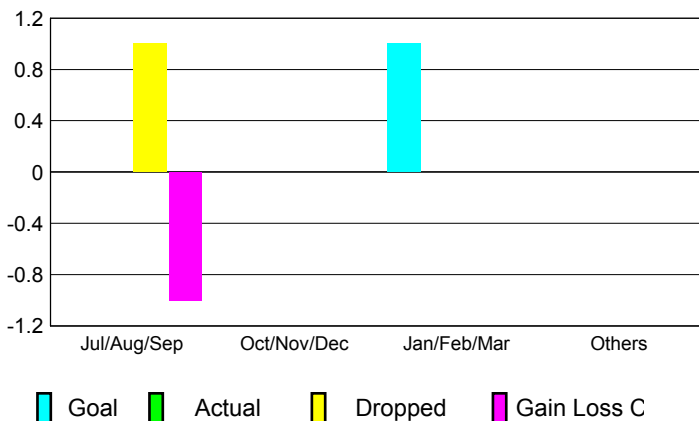

GMT: **SHINOBU GOTO**

Location: **JAPAN**

GMT CA: **5**

CLUBS

Month	New Club Goal	Actual New Clubs	Actual Dropped Clubs	Gain/Loss of Clubs
2012-2013				
Jul/Aug/Sep	0	0	1	-1
Oct/Nov/Dec	0	0	0	0
Jan/Feb/Mar	1	0	0	0
Apr/May/Jun	0	0	0	0
Totals	1	0	1	-1

MEMBERSHIP

Month	Net Memb Goal	Actual New Memb	Actual Dropped Memb	Gain/Loss of Memb
2012-2013				
Jul/Aug/Sep	50	40	30	10
Oct/Nov/Dec	43	18	25	-7
Jan/Feb/Mar	50	25	29	-4
Apr/May/Jun	32	4	110	-106
Totals	175	87	194	-107

Club Results 2012-2013

Goal, New, Dropped, Gain/Loss